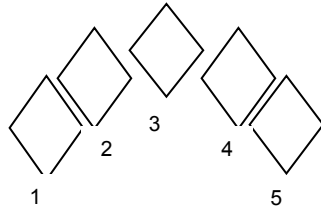

Stage 1 Cowboy Action

TAYLOR'S & CO., INC.

<p>Start Position: Standing inside shooting area 1 with shotgun on table</p>	<p>Scoring: SASS</p>
<p>Stage Procedure: Shotgun staged on far left table, revolver staged on the middle table, and rifle staged on the right table. Shooter starts with shotgun on left and shoots two shotgun targets in any order. Shooter then leaves shotgun open and empty on table and moves to far right table to engage rifle targets. Shooter shoots rifle targets in the following sequence sweeping from left to right and then back to the right: 1-2-3-4-5-5-4-3-2-1 . Shooter then places rifle on table with lever open and moves to the middle revolver table. Shooter shoots the revolver targets in the following sequence outside,outside,inside,inside,middle target: 1-5-2-4-3.</p> <p>Sponsors:</p> <ul style="list-style-type: none"> - Taylor & Co 	<p>Additional Stage Information:</p> <p>TARGETS: 12 Steel Targets</p> <p>SCORED HITS: Audible hit</p> <p>START-STOP: Audible - Last shot</p> <p>RULES: NRA WSC</p> <p>AMMUNITION: 12 Ga & 45 Colt</p> <p>PENALTIES: Procedures,</p> <p>Firearms: Taylors & Co, Smokewagon Revolver, 1873 Carbine, Hammer Coach Shotgun 12 Ga</p> <p>Maximum Par Time: 180 Seconds</p>

Shooting Area